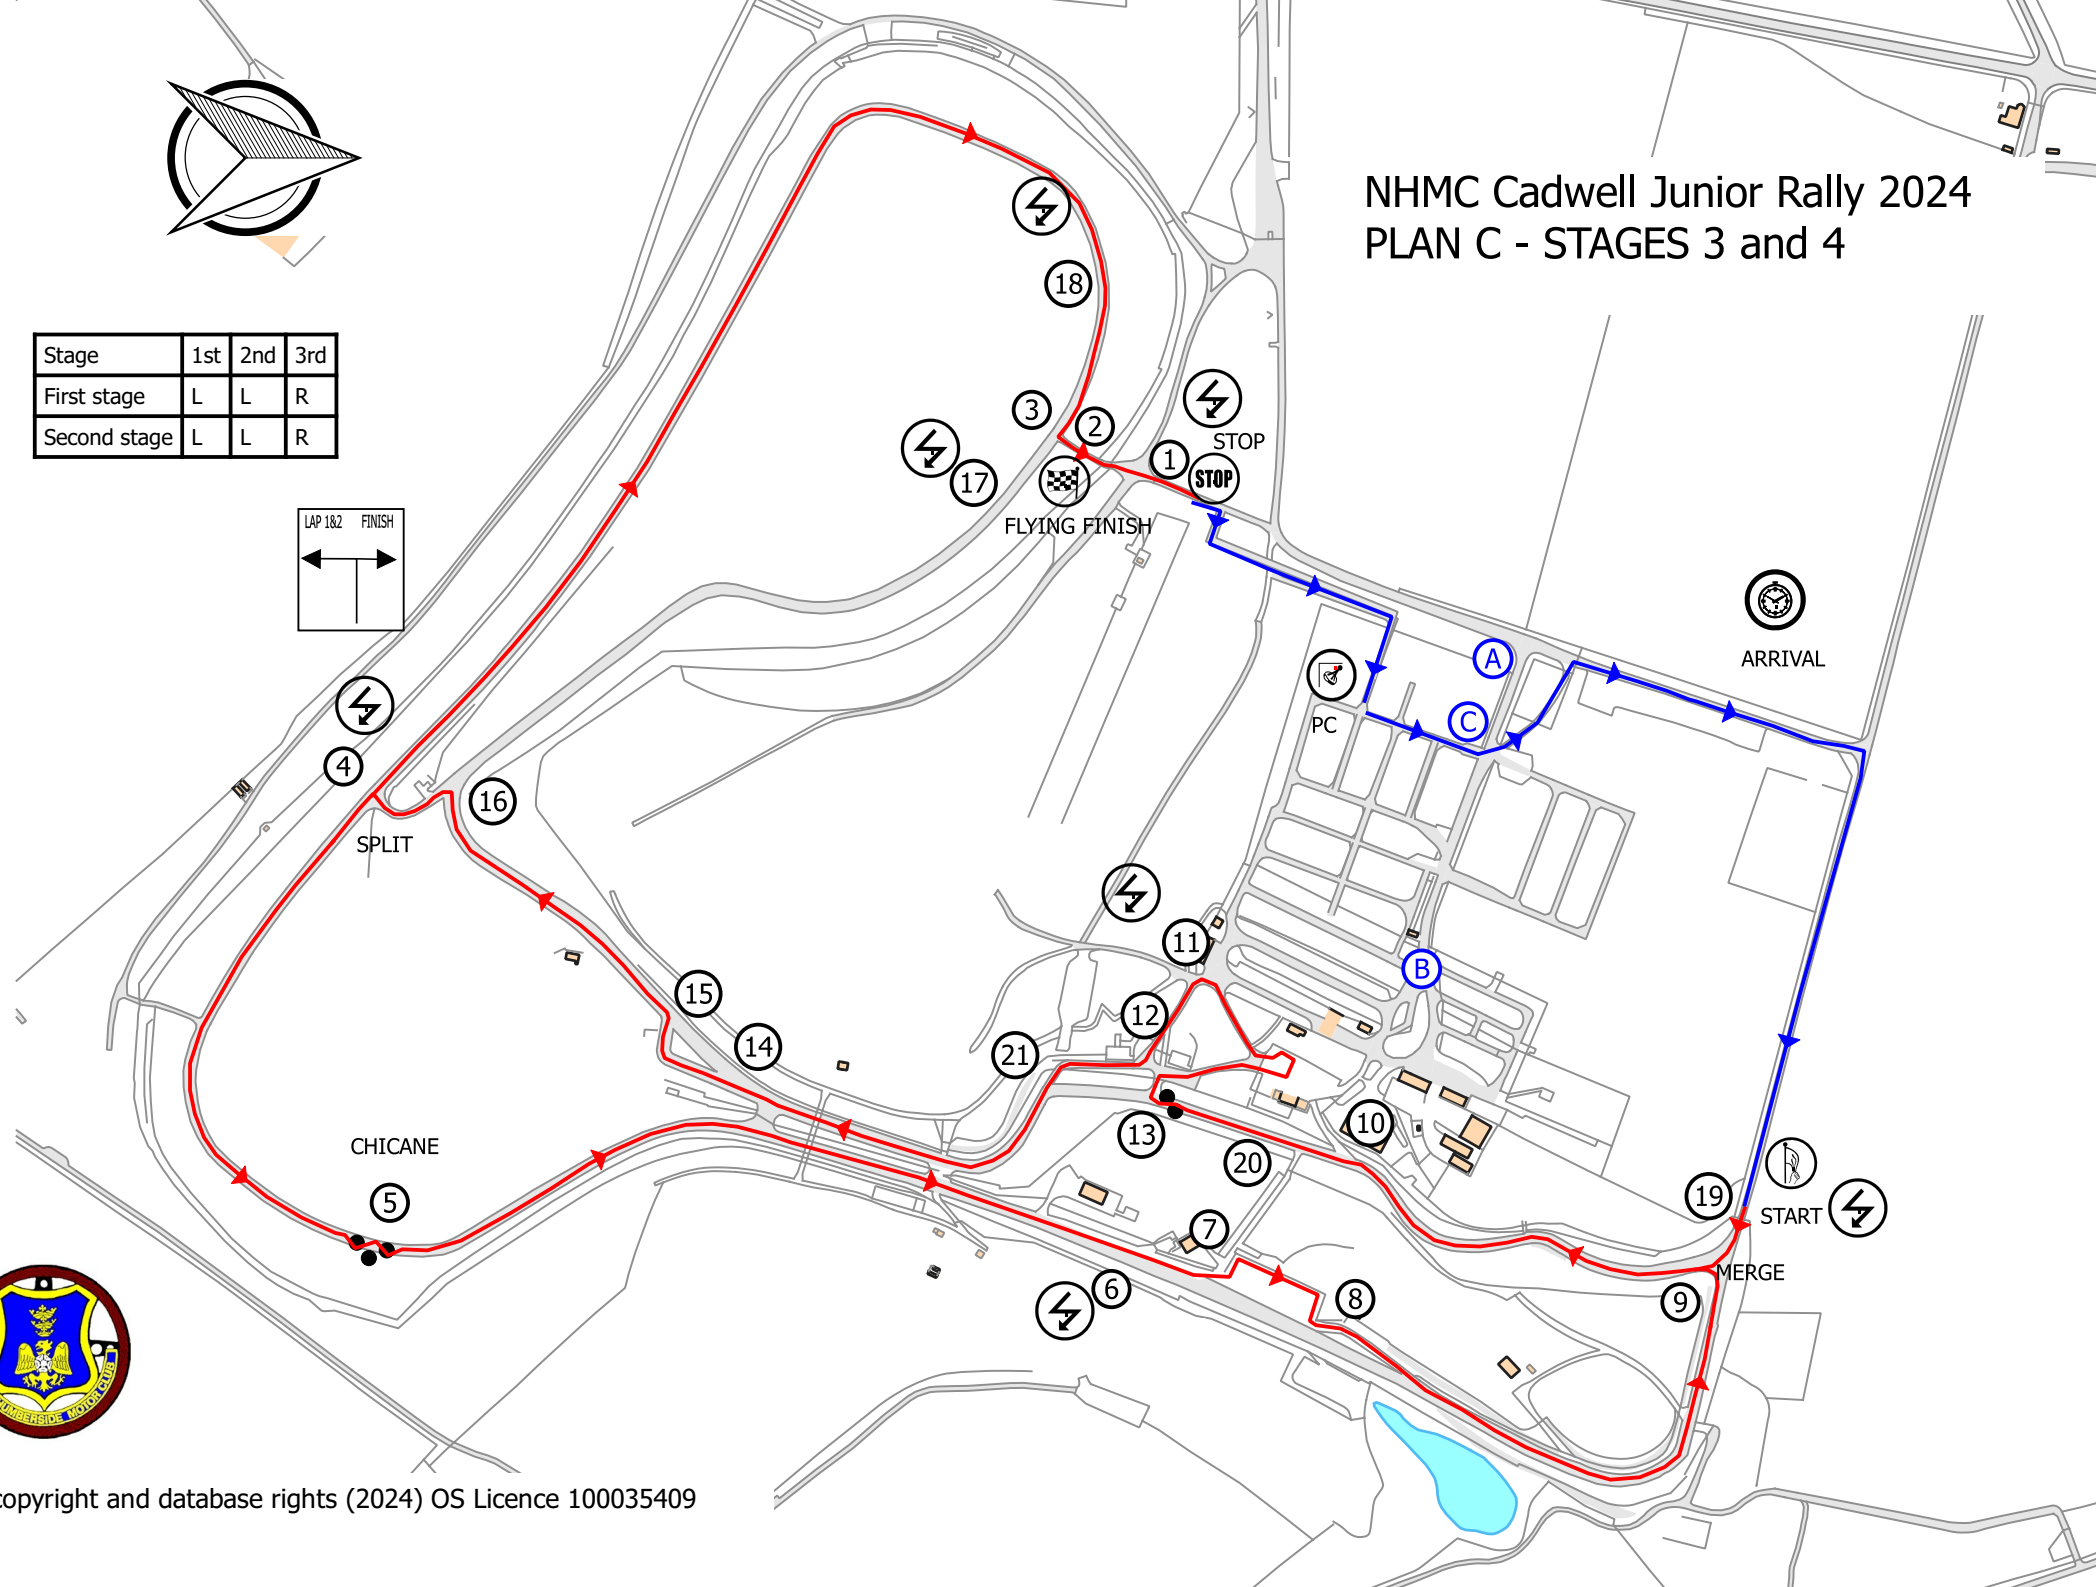

# NHMC Cadwell Junior Rally 2024 PLAN A - STAGES 1 and 2

Stage	1st	2nd	3rd
First stage	L	L	R
Second stage	L	L	R

# NHMC Cadwell Junior Rally 2024 PLAN C - STAGES 3 and 4

Stage	1st	2nd	3rd
First stage	L	L	R
Second stage	L	L	R

Stage	1st	2nd	3rd
First stage	R	R	L
Second stage	R	R	L

# NHMC Cadwell Junior Rally 2024 PLAN E - STAGES 7 and 8

THESE TWO STAGES MAY RUN IN  
THE DARK - DON'T FORGET TO FIT  
YOUR LIGHTS!