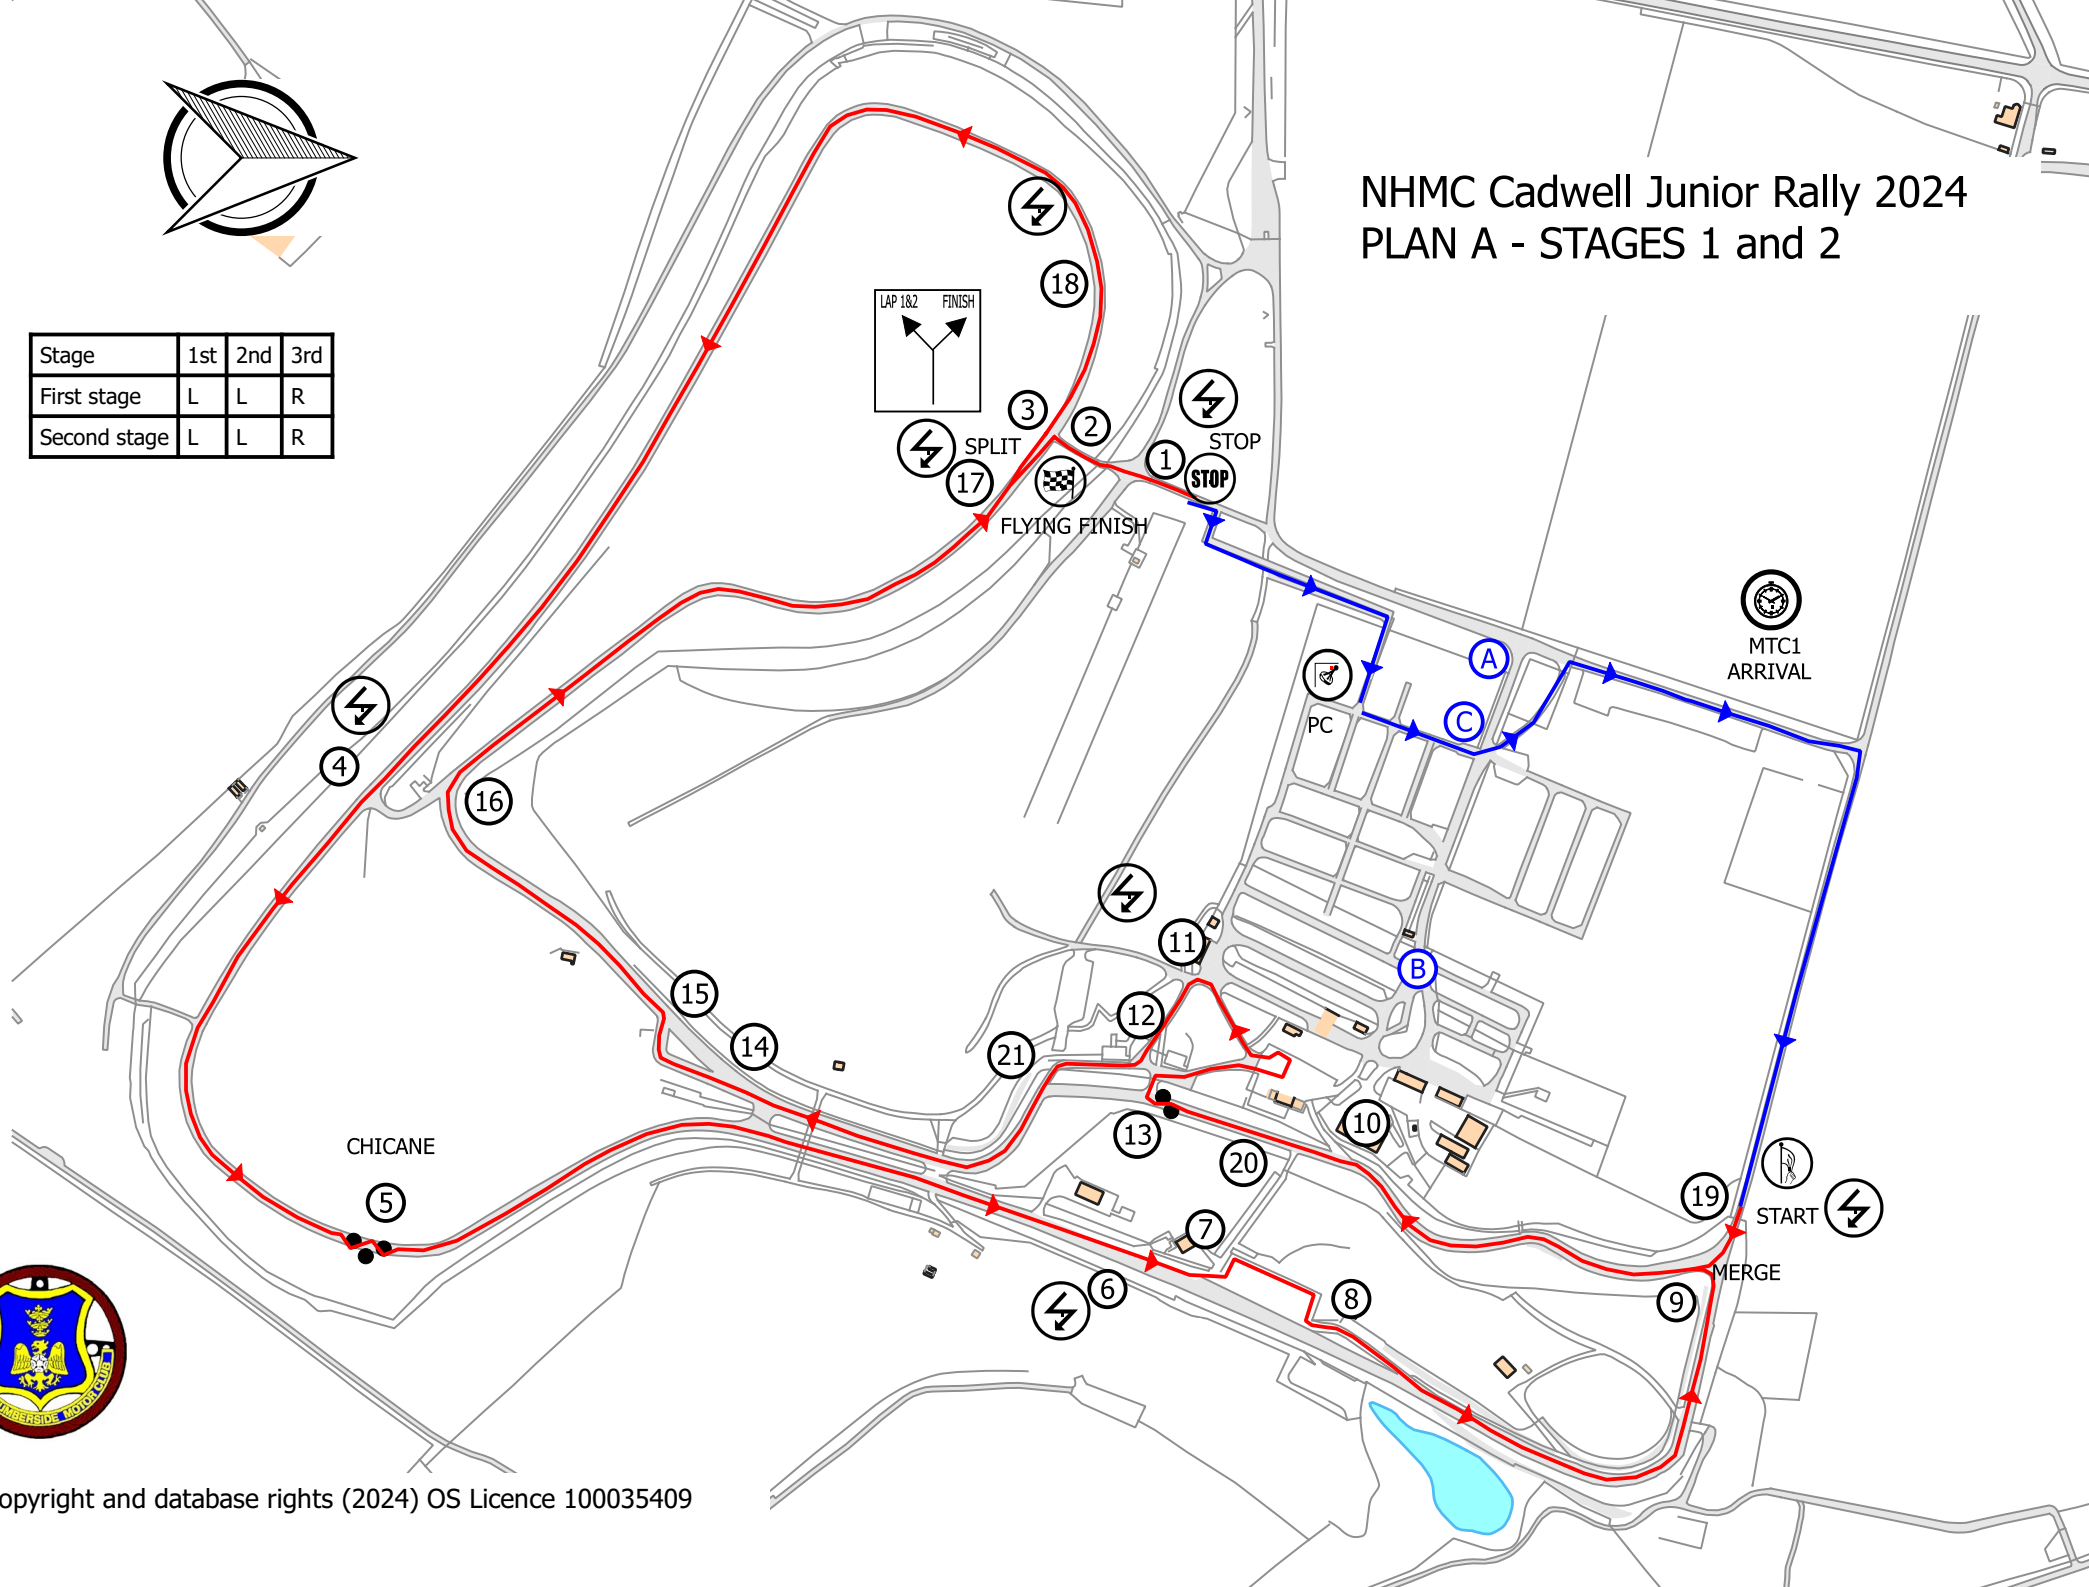

# NHMC Cadwell Junior Rally 2024 PLAN A - STAGES 1 and 2

Stage	1st	2nd	3rd
First stage	L	L	R
Second stage	L	L	R

# NHMC Cadwell Junior Rally 2024 PLAN C - STAGES 3 and 4

Stage	1st	2nd	3rd
First stage	L	L	R
Second stage	L	L	R

Stage	1st	2nd	3rd
First stage	R	R	L
Second stage	R	R	L

# NHMC Cadwell Junior Rally 2024 PLAN E - STAGES 7 and 8

THESE TWO STAGES MAY RUN IN  
THE DARK - DON'T FORGET TO FIT  
YOUR LIGHTS!