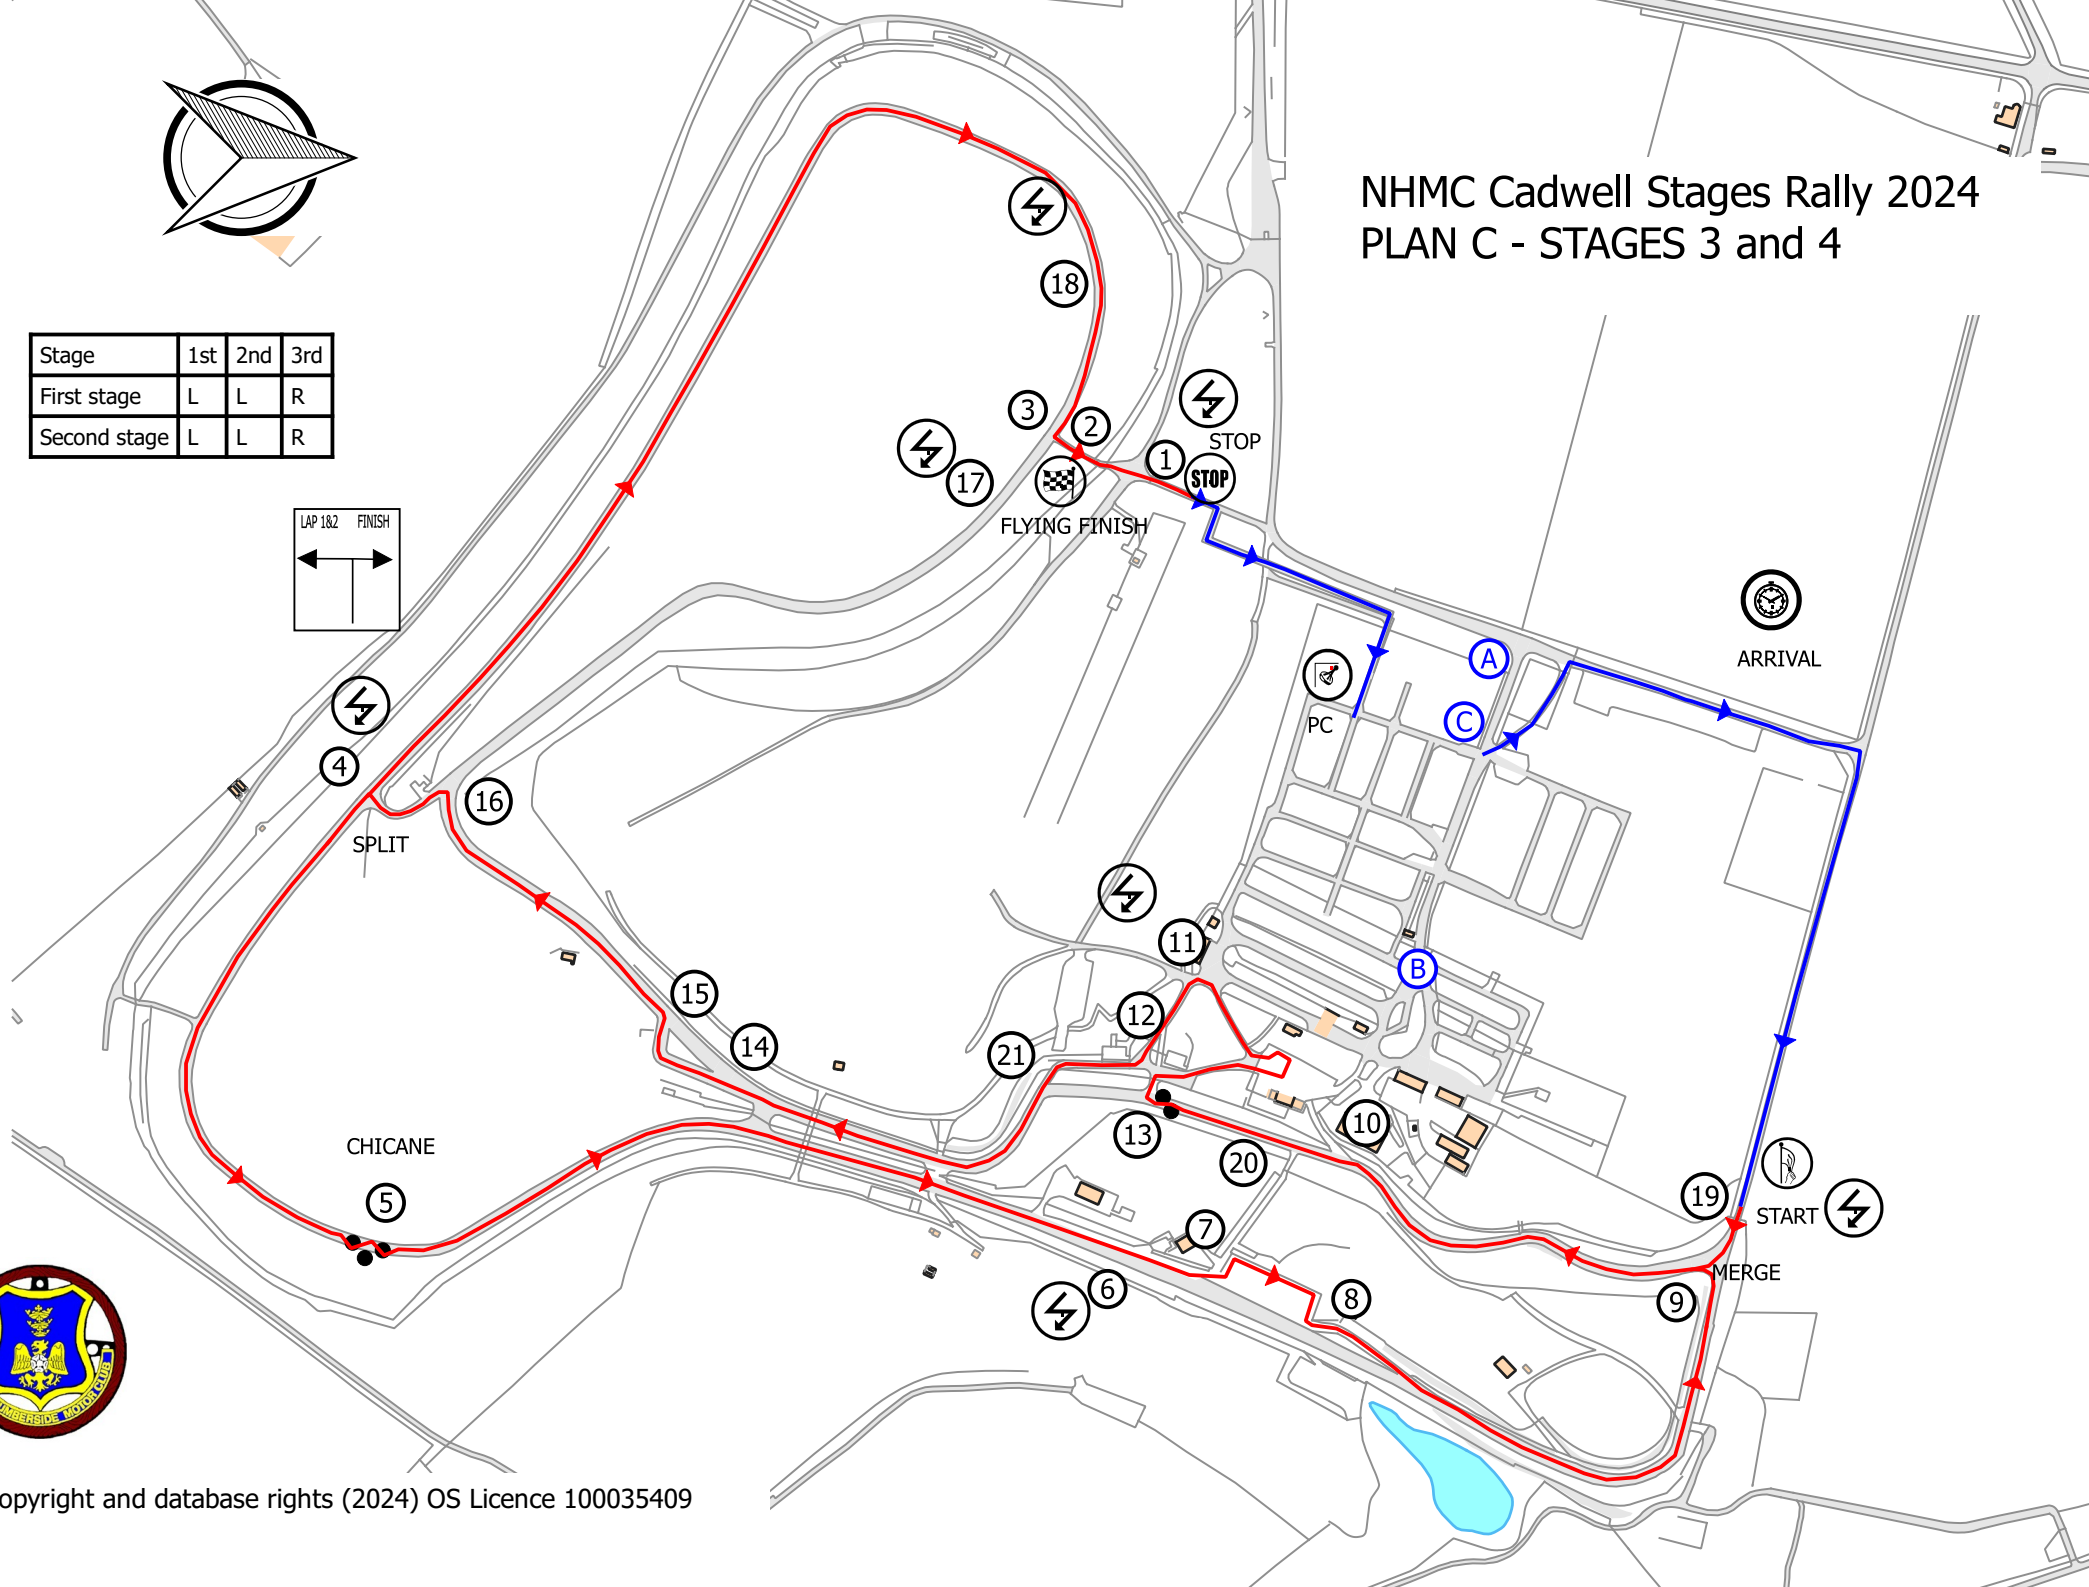

# NHMC Cadwell Stages Rally 2024 PLAN A - STAGES 1 and 2

Stage	1st	2nd	3rd
First stage	L	L	R
Second stage	L	L	R

# NHMC Cadwell Stages Rally 2024 PLAN C - STAGES 3 and 4

Stage	1st	2nd	3rd
First stage	L	L	R
Second stage	L	L	R

# NHMC Cadwell Stages Rally 2024 PLAN F - STAGES 5 and 6

Stage	1st	2nd	3rd
First stage	R	R	L
Second stage	R	R	L

Stage	1st	2nd	3rd
First stage	R	R	L
Second stage	R	R	L

# NHMC Cadwell Stages Rally 2024 PLAN E - STAGES 7 and 8

THESE TWO STAGES MAY RUN IN  
THE DARK - DON'T FORGET TO FIT  
YOUR LIGHTS!