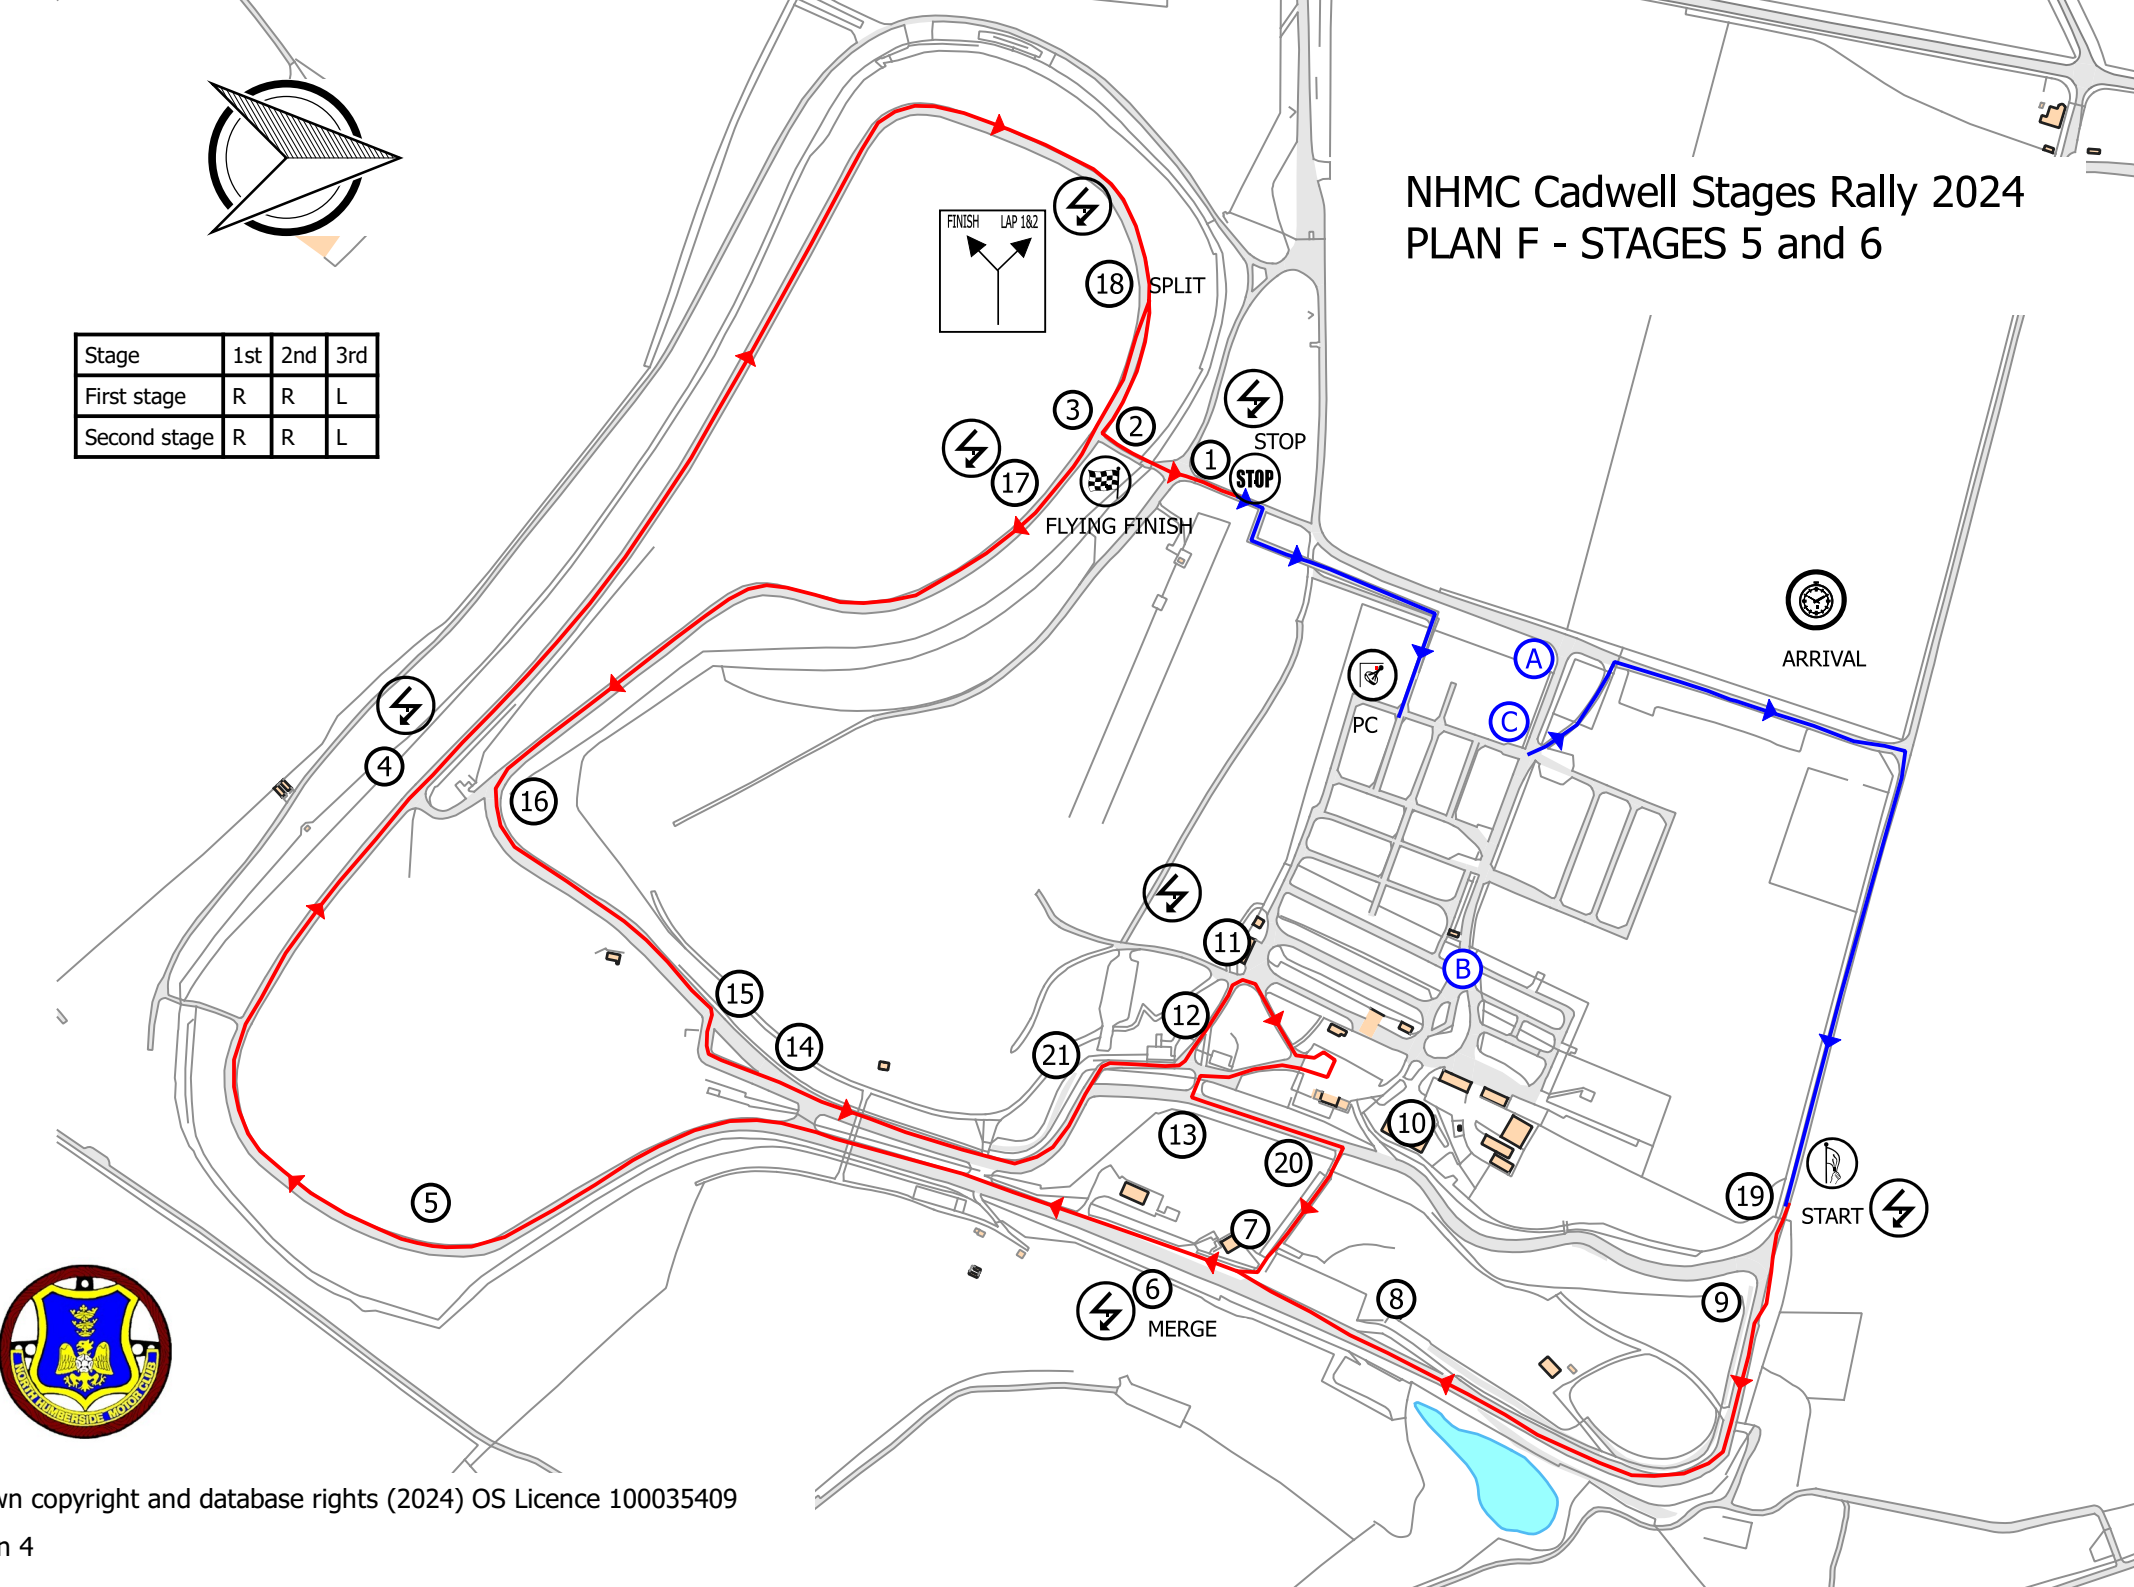

# NHMC Cadwell Stages Rally 2024 PLAN A - STAGES 1 and 2

Stage	1st	2nd	3rd
First stage	L	L	R
Second stage	L	L	R

# NHMC Cadwell Stages Rally 2024 PLAN C - STAGES 3 and 4

Stage	1st	2nd	3rd
First stage	L	L	R
Second stage	L	L	R

# NHMC Cadwell Stages Rally 2024 PLAN F - STAGES 5 and 6

Stage	1st	2nd	3rd
First stage	R	R	L
Second stage	R	R	L

Stage	1st	2nd	3rd
First stage	R	R	L
Second stage	R	R	L

# NHMC Cadwell Stages Rally 2024 PLAN E - STAGES 7 and 8

THESE TWO STAGES MAY RUN IN  
THE DARK - DON'T FORGET TO FIT  
YOUR LIGHTS!