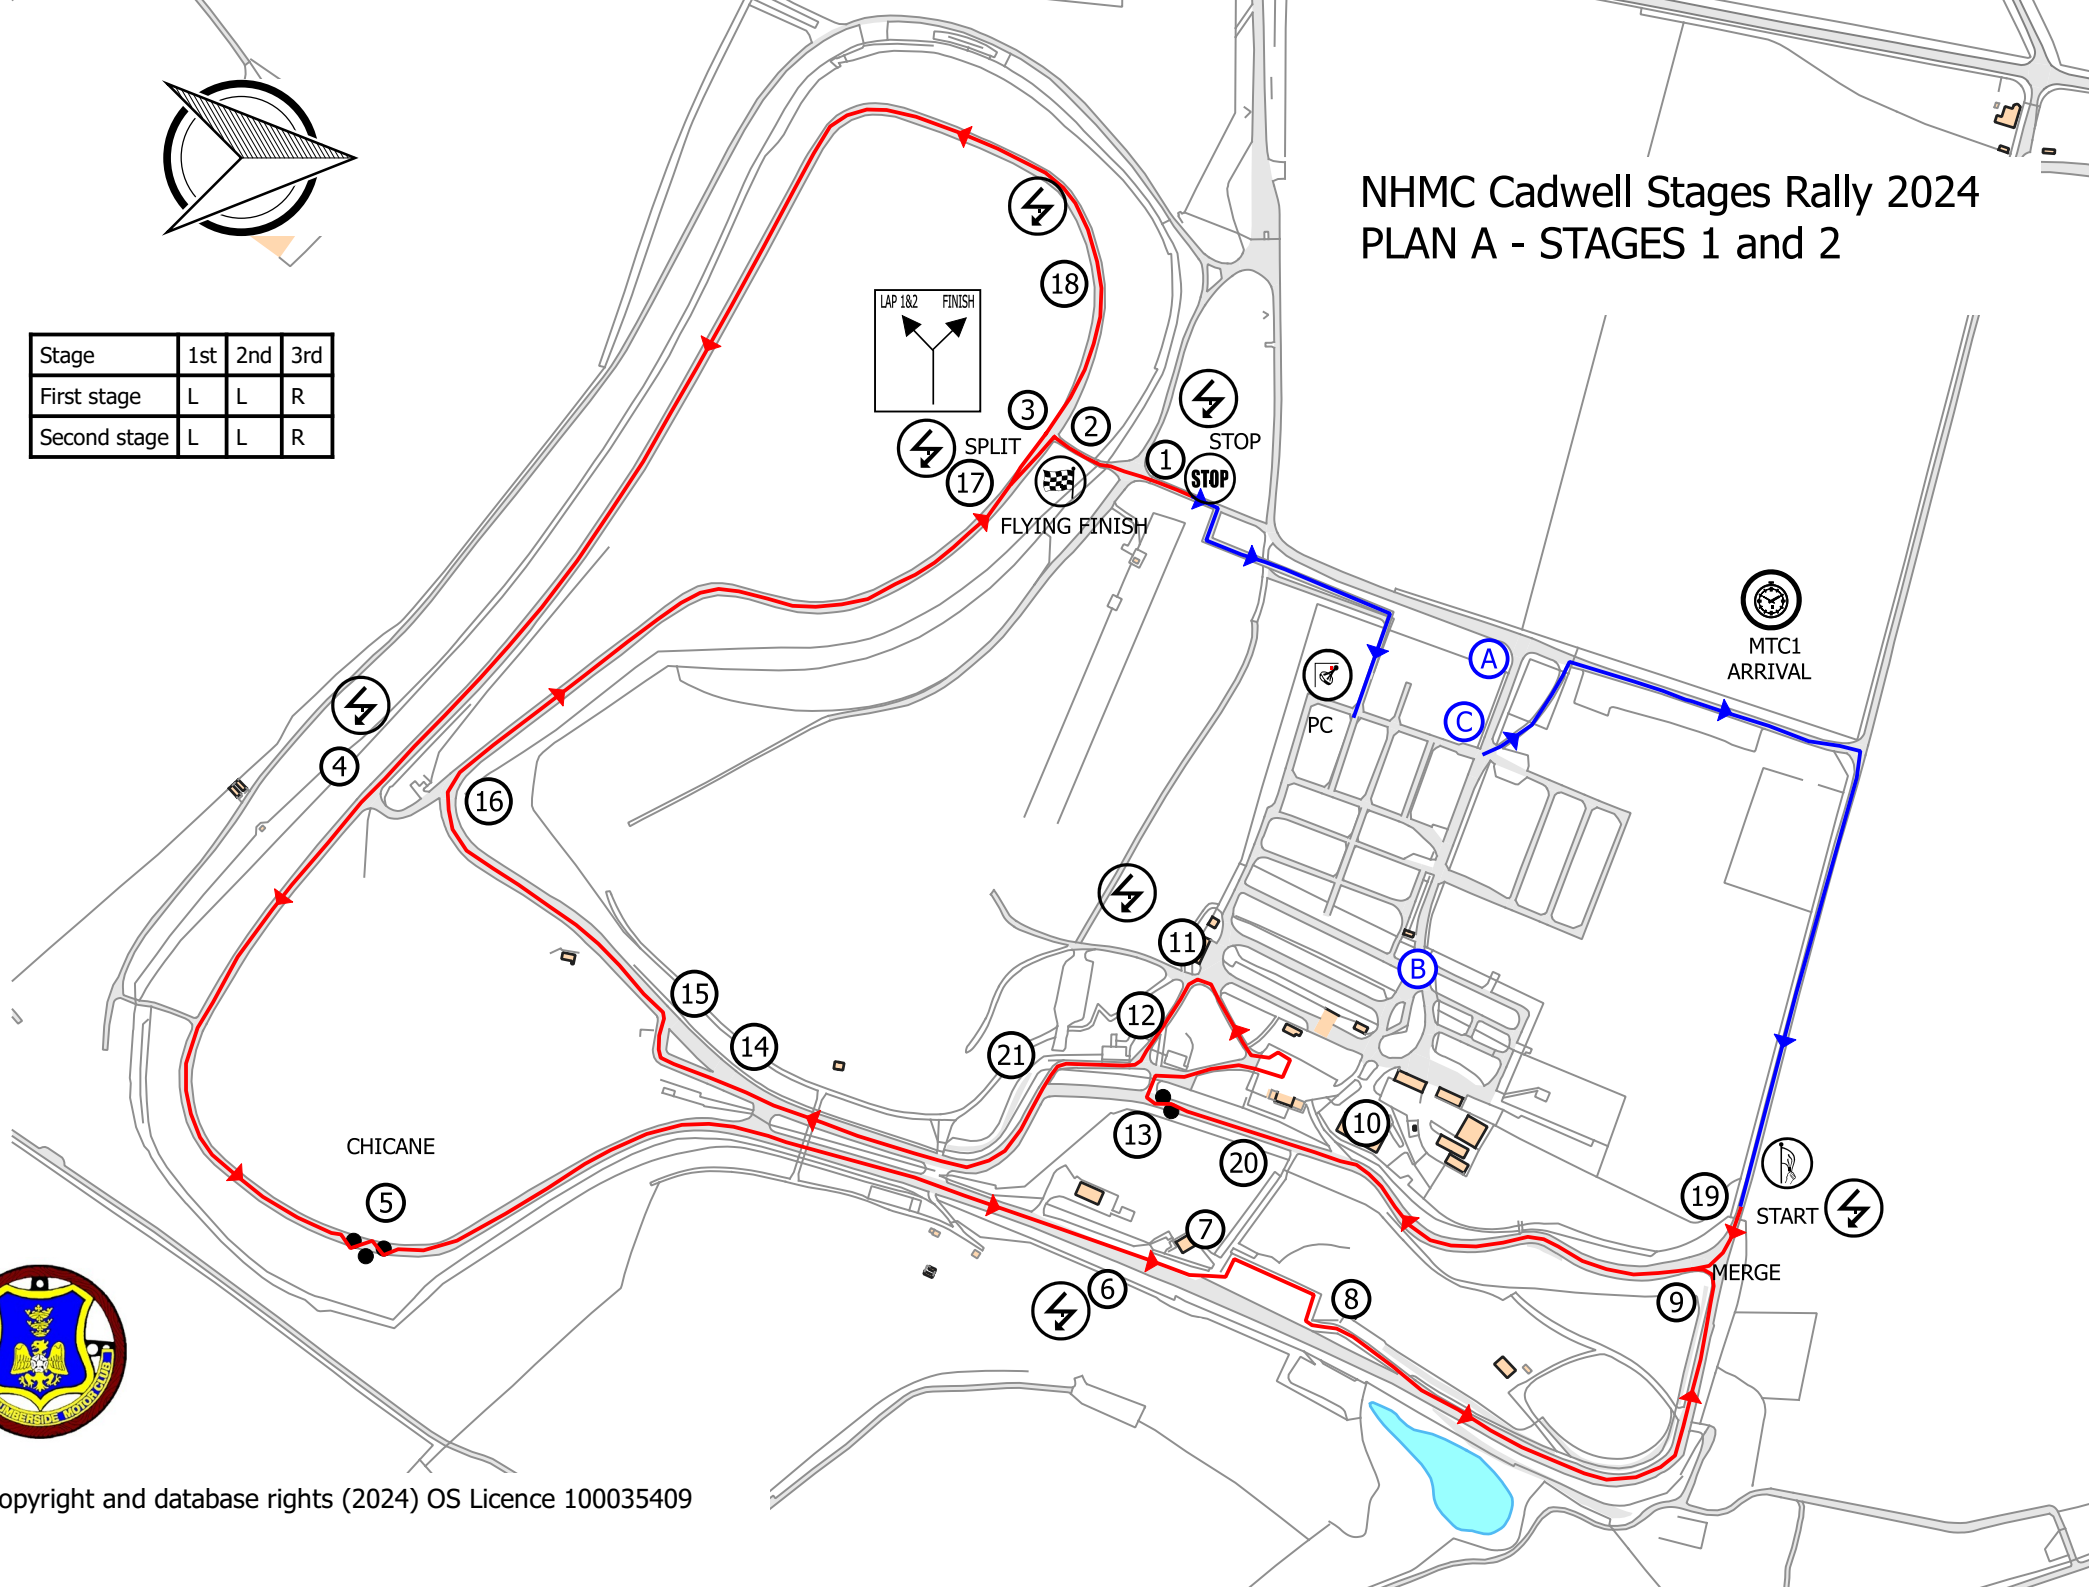

# NHMC Cadwell Stages Rally 2024 PLAN A - STAGES 1 and 2

Stage	1st	2nd	3rd
First stage	L	L	R
Second stage	L	L	R

# NHMC Cadwell Stages Rally 2024 PLAN C - STAGES 3 and 4

Stage	1st	2nd	3rd
First stage	L	L	R
Second stage	L	L	R

# NHMC Cadwell Stages Rally 2024 PLAN F - STAGES 5 and 6

Stage	1st	2nd	3rd
First stage	R	R	L
Second stage	R	R	L

Stage	1st	2nd	3rd
First stage	R	R	L
Second stage	R	R	L

# NHMC Cadwell Stages Rally 2024 PLAN E - STAGES 7 and 8

THESE TWO STAGES MAY RUN IN  
THE DARK - DON'T FORGET TO FIT  
YOUR LIGHTS!